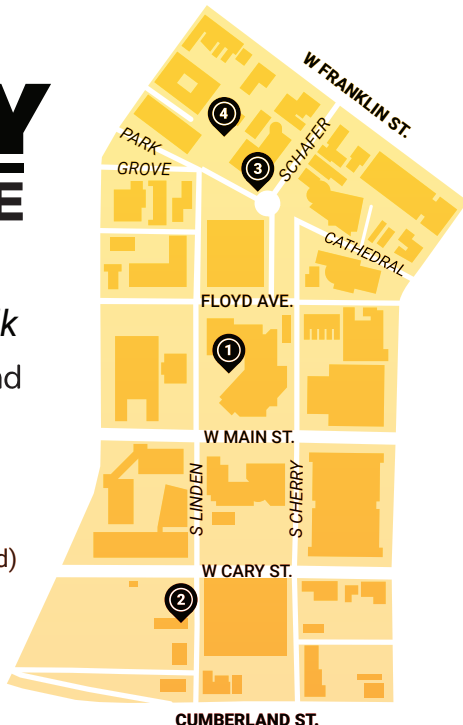

MLK DAY OF SERVICE

A Beloved Community Walk
with  **VCU** +  befriend

LOCATIONS

- 1** Commons Plaza Horns (start & end)
- 2** Mary and Frances Youth Center
- 3** Compass (Hibbs Side)
- 4** Park Plaza

Sponsored by: